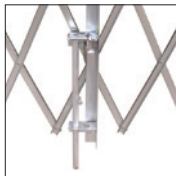

## L BRACKET

Bracket extends gate 6" or 9" from wall or casing to clear overhead door tracks and bollards. Bracket can be used to face-mount any Single or Pair Gate.

## H BRACKET

Bracket mounts overhead in the center of Pair Gates, joining both sides to provide additional security and rigidity.

## CYLINDER LOCK

Installed during manufacturing, the laminated stainless steel core and hook shape interior defeat attempts to pry the gate from its jamb or track.

## GATE HANDLE

IEP Folding Gates are easy to open and close, but if preferred, a handle can be welded onto custom gates.