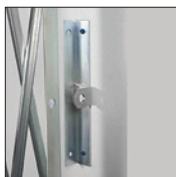

DROP PIN

Web center lockable, self-securing Drop Pins provide stability. Pair Gates wider than 14' include two pins, additional pins can be installed for larger openings. Padlocks are recommended.

LOCKING BARS

Locking Bars allow gates to be secured to a wall. 12" Locking Bar included with all Portable Gates, 48" Locking Bar included with all Single and Door Gates.