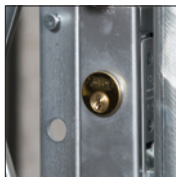

## L BRACKET

Bracket extends gate 6" or 9" from wall or casing to clear overhead door tracks and bollards. Bracket can be used to face-mount any Single or Pair Gate.

## H BRACKET

Bracket mounts overhead in the center of Pair Gates, joining both sides to provide additional security and rigidity.

## CYLINDER LOCK

Installed during manufacturing, the laminated stainless steel core and hook shape interior defeat attempts to pry the gate from its jamb or track.