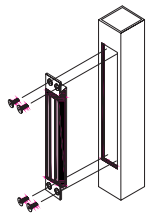

## Specifications

**Finish:** Galvanized, Powder Coat Colors Available

**Webbing:** 3/8" x 3/4" 14-gauge

**Vertical Channel:** 1 1/4" x 3/8" 14-gauge C-channel

**Trolley:** 1" Steel Wheels

**Top Track:** 1 1/8" x 1 3/16" 11-gauge U-channel

**Locking Bar:** 1 3/4" x 1 3/4" Tube Pre-prepped Locking Bar

**Locks:** Electromagnetic lock. Floor bolt with vertical channels allow for a quick emergency clearing

**Rivets:** 1/4" x 1 1/2" Steel

1

1 3/4" x 1 3/4" Pre-prepped Locking Bar

2

Adjustable HD Track Rollers

3

Tamper Proof Armature Recess

4

Optional Dust Proof Strike for Drop Pin