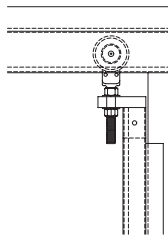

## Specifications

**Finish:** Galvanized, Powder Coat Colors Available

**Webbing:** 3/8" x 3/4" 14-gauge

**Vertical Channel:** 1 1/4" x 3/8" 14-gauge C-channel

**Trolley:** 1" Steel Wheels

**Top Track:** 1 1/8" x 1 3/16" 11-gauge U-channel

**Locking Bar:** 1 3/4" x 1 3/4" Tube Pre-prepped Locking Bar

**Locks:** Electromagnetic lock. Floor bolt with vertical channels allow for a quick emergency clearing

**Rivets:** 1/4" x 1 1/2" Steel

1

1 3/4" x 1 3/4" Pre-prepped Locking Bar

2

Adjustable HD Track Rollers

3

Tamper Proof Armature Recess

4

Optional Dust Proof Strike for Drop Pin