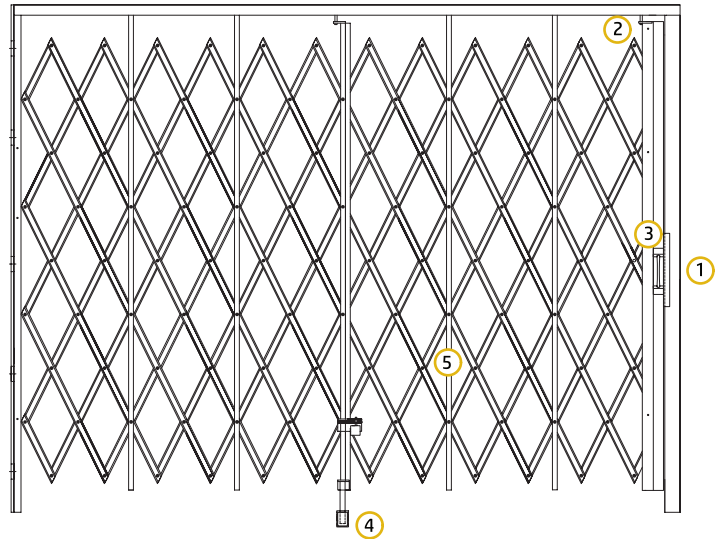

Hybrid SMART Gates

IEP is proud to introduce the Hybrid SMART Gate. This innovative gate provides security to restricted areas while allowing safe emergency egress. Hybrid SMART Gate can be use on the interior or exterior of a building as another layer of break-in defense. Smart access locking mechanism allows integration with existing security system. *Only available in single gates.*

Specifications

Finish: Galvanized, Powder Coat Colors Available

Webbing: 3/8" x 3/4" 14-gauge

Vertical Channel: 1 1/4" x 3/8" 14-gauge C-channel

Trolley: 1" Steel Wheels

Top Track: 1 1/8" x 1 3/16" 11-gauge U-channel

Locking Bar: 1 3/4" x 1 3/4" Tube Pre-prepped Locking Bar

Locks: Electromagnetic lock. Floor bolt with vertical channels allow for a quick emergency clearing

Rivets: 1/4" x 1 1/2" Steel

Single Access Locking Options

Key Pad: Alarm Controls KP-200 + KP-400

Card Reader & Keypad Combo: HID EntryProx 4045 + KP-300 Turnstile

For use where integrated network security is NOT already in place (gate to operate independently).

1

1 3/4" x 1 3/4" Pre-prepped Locking Bar

2

Adjustable HD Track Rollers

3

Tamper Proof Armature Recess

4

Optional Dust Proof Strike for Drop Pin

5

Easy Sliding Cross Bars Mounted in HD Vertical Channel

**ILLINOIS
ENGINEERED
PRODUCTS**

The Preferred Security Gate Since 1962

Sold Exclusively by IEP Authorized Dealers