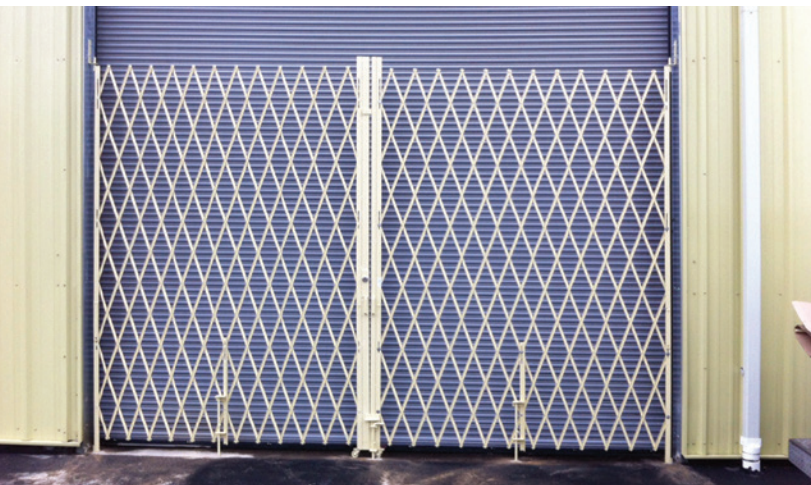

**BEST
SELLER!**

Pair Gates

Heavy-Duty Security

Strongest Security Gate on the Market

- Secures openings up to 24' wide & 8' high
- Access control and security while providing visibility and air circulation
- Maintenance-free galvanized steel construction
- Stocked items ship within 2-3 business days
- Custom items ship within 7-14 business days
- Custom powder coated colors available
- 100% made in America

**ILLINOIS
ENGINEERED
PRODUCTS**

The Preferred Security Gate Since 1962

Pair Gates

From docks and receiving doors, to high-traffic hallways and entryways, secure any space without sacrificing visibility or air circulation. Gates up to 24' wide are stocked; larger sizes are available with a quick turnaround. Gates can be installed virtually anywhere, including inside or outside door jambs, between posts or bollards, attached to pallet racks, walls and even windows!

Specifications

Finish: Galvanized, Powder Coat Colors Available

Webbing: 3/8" x 3/4" 14-gauge Steel

Frame: 1 1/2" x 1 1/2" 12-gauge Angle Iron

Hasp: 3/16" Steel Welded to Frame*

Mounting Bracket: 2 1/2" x 7" Steel L-bracket