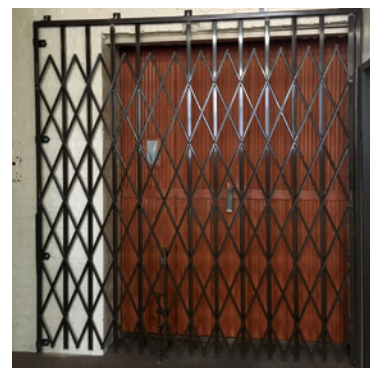

White

Almond

Tower Gray

Black

Walnut Brown

Rain Forest

Deck Red

Safety Red

Safety Blue

Safety Yellow

**ILLINOIS
ENGINEERED
PRODUCTS**

The Preferred Security Gate Since 1962

Sold Exclusively by IEP Authorized Dealers