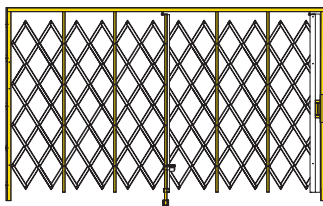

Security Gate Comparison

SINGLE OR PAIR GATES

SECURITY LEVELS

PRICE POINTS

Medium-Duty (ECO)
Scissor Gates

Heavy-Duty Scissor Gates

Heavy-Duty Scissor Gates
with H-Bracket

Heavy-Duty Scissor Gates
with Top Track
OR Bottom Track

Security Gate Comparison

SINGLE OR PAIR GATES

SECURITY LEVELS

PRICE POINTS

Extra Heavy-Duty Scissor
Gates with Top
AND Bottom Tracks

\$\$\$

Maximum-Duty Hybrid Gates
with Continuous Frame
and Vertical Bars

\$\$\$

Maximum-Duty Hybrid
SMART Gates with Vertical
Bars and Electromagnetic
Lock

\$\$\$\$

**ILLINOIS
ENGINEERED
PRODUCTS**

The Preferred Security Gate Since 1962

Sold Exclusively by IEP Authorized Dealers