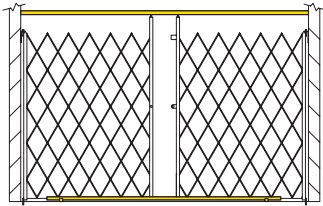

Security Gate Comparison

SINGLE OR PAIR GATES

SECURITY LEVELS

PRICE POINTS

Medium-Duty (ECO)
Scissor Gates

Heavy-Duty Scissor Gates

Heavy-Duty Scissor Gates
with H-Bracket

Heavy-Duty Scissor Gates
with Top Track
OR Bottom Track

Security Gate Comparison

SINGLE OR PAIR GATES

SECURITY LEVELS

PRICE POINTS

Extra Heavy-Duty Scissor
Gates with Top
AND Bottom Tracks

\$\$\$

Maximum-Duty Hybrid Gates
with Continuous Frame
and Vertical Bars

\$\$\$