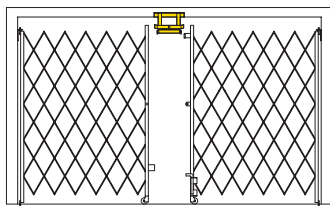

Security Gate Comparison

SINGLE OR PAIR GATES

SECURITY LEVELS

PRICE POINTS

Medium-Duty (ECO)
Scissor Gates

Heavy-Duty Scissor Gates

Heavy-Duty Scissor Gates
with H-Bracket

Heavy-Duty Scissor Gates
with Top Track
OR Bottom Track

Security Gate Comparison

SINGLE OR PAIR GATES

SECURITY LEVELS

PRICE POINTS

Extra Heavy-Duty Scissor
Gates with Top
AND Bottom Tracks

\$\$\$

Maximum-Duty Hybrid Gates
with Continuous Frame
and Vertical Bars

\$\$\$