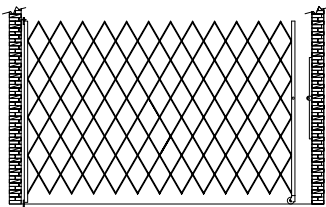

Security Gate Comparison

SINGLE OR PAIR GATES

SECURITY LEVELS

PRICE POINTS

Medium-Duty (ECO)
Scissor Gates

Heavy-Duty Scissor Gates

Heavy-Duty Scissor Gates
with H-Bracket

Heavy-Duty Scissor Gates
with Top Track
OR Bottom Track

Security Gate Comparison

SINGLE OR PAIR GATES

SECURITY LEVELS

PRICE POINTS

Extra Heavy-Duty Scissor
Gates with Top
AND Bottom Tracks

\$\$\$

Maximum-Duty Hybrid Gates
with Continuous Frame
and Vertical Bars

\$\$\$