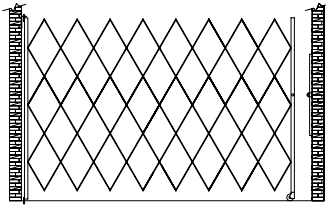

Security Gate Comparison

SINGLE OR PAIR GATES

SECURITY LEVELS

PRICE POINTS

Medium-Duty (ECO)
Scissor Gates

Heavy-Duty Scissor Gates

Heavy-Duty Scissor Gates
with H-Bracket

Heavy-Duty Scissor Gates
with Top Track
OR Bottom Track

Security Gate Comparison

SINGLE OR PAIR GATES

SECURITY LEVELS

PRICE POINTS

Extra Heavy-Duty Scissor
Gates with Top
AND Bottom Tracks

\$\$\$

Maximum-Duty Hybrid Gates
with Continuous Frame
and Vertical Bars

\$\$\$