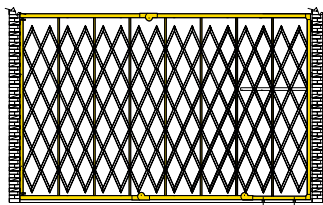

Security Gate Comparison

SINGLE OR PAIR GATES

SECURITY LEVELS

PRICE POINTS

Medium-Duty (ECO)
Scissor Gates

Heavy-Duty Scissor Gates

Heavy-Duty Scissor Gates
with H-Bracket

Heavy-Duty Scissor Gates
with Top Track
OR Bottom Track

Security Gate Comparison

SINGLE OR PAIR GATES

SECURITY LEVELS

PRICE POINTS

Extra Heavy-Duty Scissor
Gates with Top
AND Bottom Tracks

\$\$\$

Maximum-Duty Hybrid Gates
with Continuous Frame
and Vertical Bars

\$\$\$

Maximum-Duty Hybrid
SMART Gates with Vertical
Bars and Electromagnetic
Lock

\$\$\$\$

**ILLINOIS
ENGINEERED
PRODUCTS**

The Preferred Security Gate Since 1962

Sold Exclusively by IEP Authorized Dealers