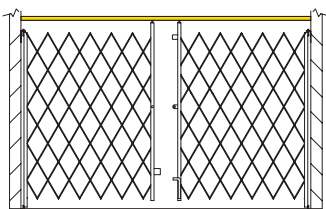

Security Gate Comparison

SINGLE OR PAIR GATES

SECURITY LEVELS

PRICE POINTS

Medium-Duty (ECO)
Scissor Gates

Heavy-Duty Scissor Gates

Heavy-Duty Scissor Gates
with H-Bracket

Heavy-Duty Scissor Gates
with Top Track
OR Bottom Track

Security Gate Comparison

SINGLE OR PAIR GATES

SECURITY LEVELS

PRICE POINTS

Extra Heavy-Duty Scissor
Gates with Top
AND Bottom Tracks

\$\$\$

Maximum-Duty Hybrid Gates
with Continuous Frame
and Vertical Bars

\$\$\$